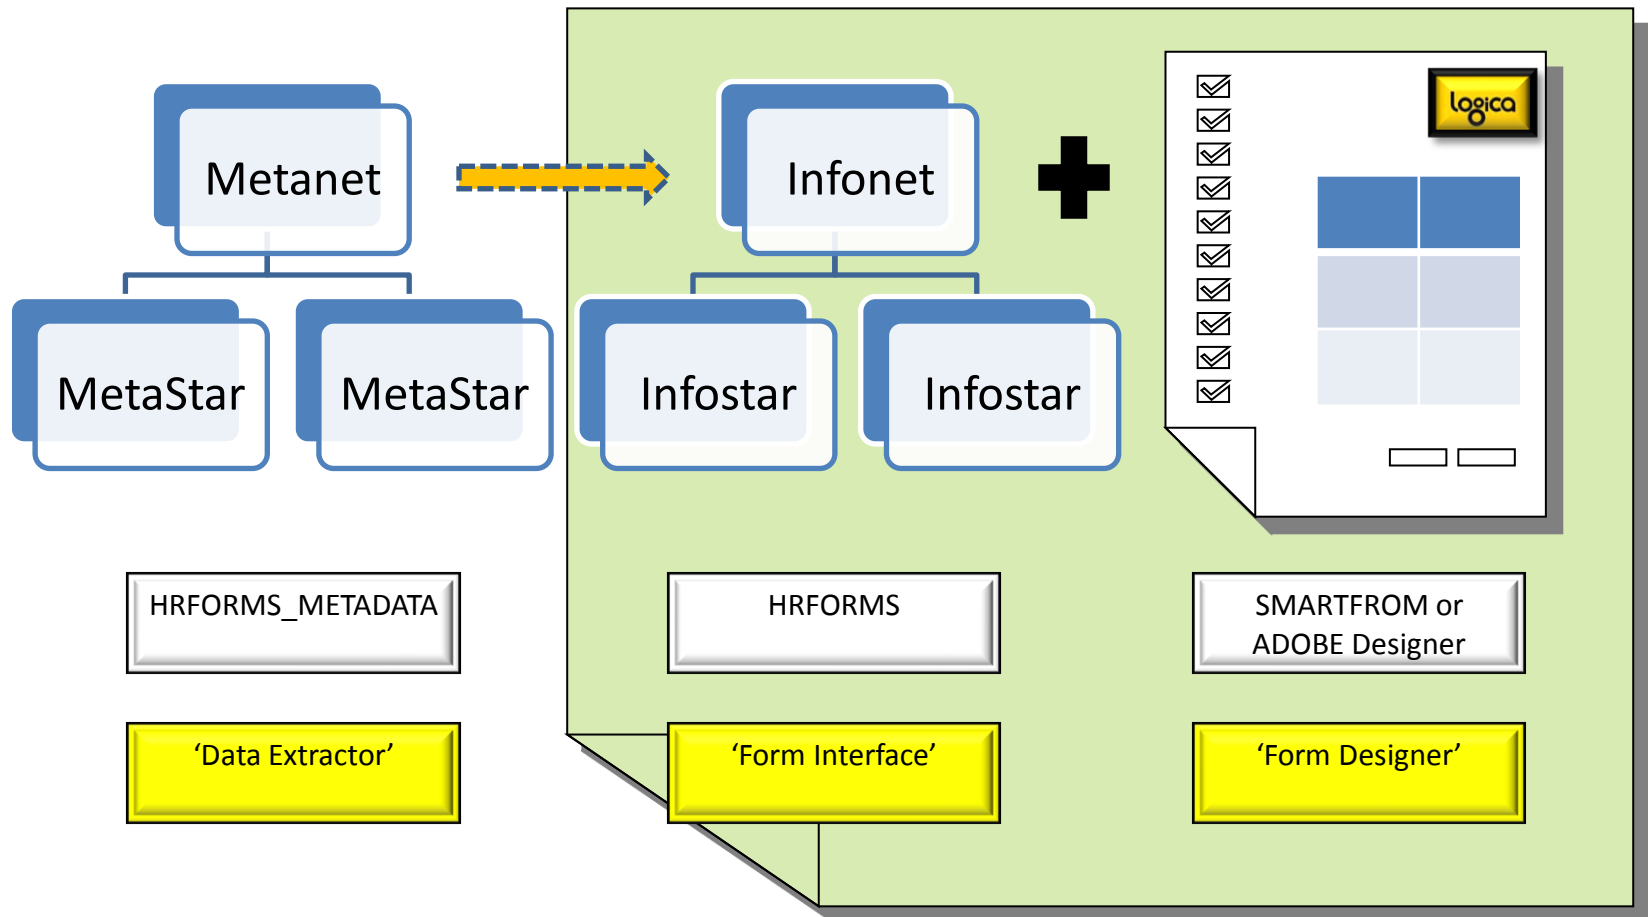

Smart and Interactive Forms

Welcome to Smart Forms
&
Interactive Forms Training

Smart and Interactive Forms

Transactions:

- HRFORMS
- (SMARTFORMS)
- (SMARTSTYLES)
- HRFORMS_METADATA

SAP Content:

- Standard Payslip: SAP_PAYSLIP
- METANET: SAP_DEFAULT

Smart and Interactive Forms

- What is a SMARTFORM Payslip?

Smart and Interactive Forms

- MetaNets – What are they?
 - They provide data to be used in Payslips, Time Statements, Payroll Journals, etc
 - They extract data from a number of places: [Clusters](#) & Tables

Configuration
Tables e.g.
T512T

Data

Database

Tables